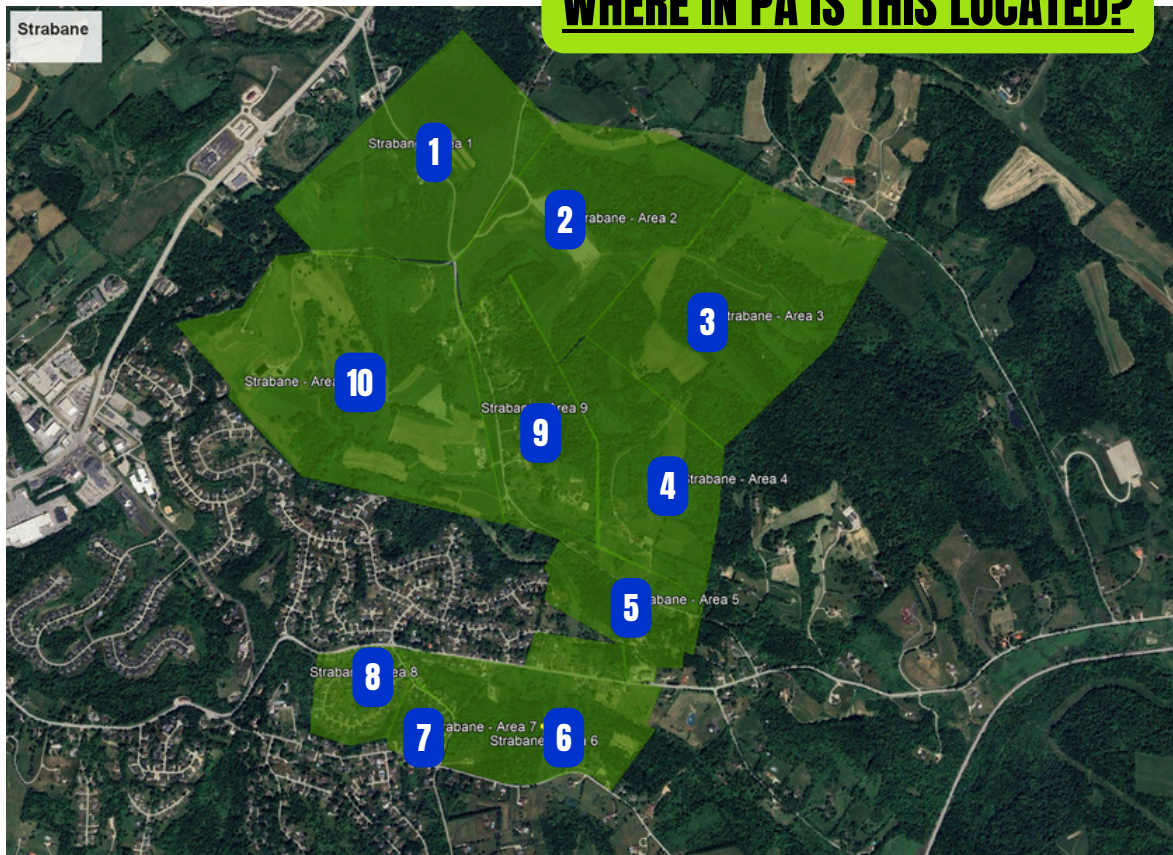

**WHERE IN PA IS THIS LOCATED?**

**WHERE IN PA IS THIS LOCATED?**

Flight Block #	Township	Estimated Date of Survey
1	North Fayette - SW	May 2
2	North Fayette - SW	May 2
3	North Fayette - SW	May 2
4	North Fayette - SW	May 2
5	North Fayette - SW	May 2
6	North Fayette - SW	May 2
7	North Fayette - SW	May 2
8	North Fayette - SW	May 2
9	North Fayette - SW	May 2

**WHERE IN PA IS THIS LOCATED?**

Flight Block #	Estimated Date of Survey
1	May 3
2	May 3
3	May 3
4	May 3
5	May 3
6	May 3
7	May 3

### WHERE IN PA IS THIS LOCATED?

Flight Block #	Estimated Date of Survey
1	May 4
2	May 4
3	May 4
4	May 4
5	May 4
6	May 4
7	May 4
8	May 4
9	May 4
10	May 4

### WHERE IN PA IS THIS LOCATED?