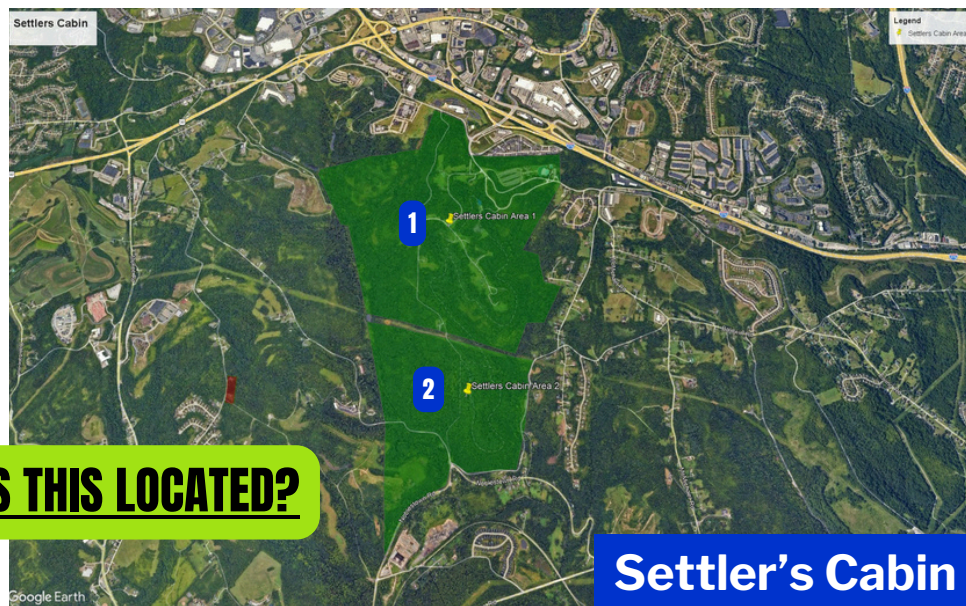

Flight Block #	Township	Estimated Date of Survey
1	Ross - South	April 30
2	Ross - South	April 30

Flight Block #	Township	Estimated Date of Survey
1	Shaler - North	April 30
2	Shaler - North	April 30
3	Shaler - North	April 30
4	Shaler - North	April 30
1	Shaler - South	April 30
2	Shaler - South	April 30

Flight Block #	Township	Estimated Date of Survey
1	Settler's Cabin	May 6
2	Settler's Cabin	May 6

Flight Block #	Township	Estimated Date of Survey
1	North Fayette - NE	May 5
2	North Fayette - NE	May 5
3	North Fayette - NE	May 5
4	North Fayette - NE	May 5
5	North Fayette - NE	May 5
1	North Fayette - NW	May 2
2	North Fayette - NW	May 2
3	North Fayette - NW	May 2

**WHERE IN PA IS THIS LOCATED?**

**WHERE IN PA IS THIS LOCATED?**

Flight Block #	Township	Estimated Date of Survey
1	North Fayette - SW	May 2
2	North Fayette - SW	May 2
3	North Fayette - SW	May 2
4	North Fayette - SW	May 2
5	North Fayette - SW	May 2
6	North Fayette - SW	May 2
7	North Fayette - SW	May 2
8	North Fayette - SW	May 2
9	North Fayette - SW	May 2

### WHERE IN PA IS THIS LOCATED?