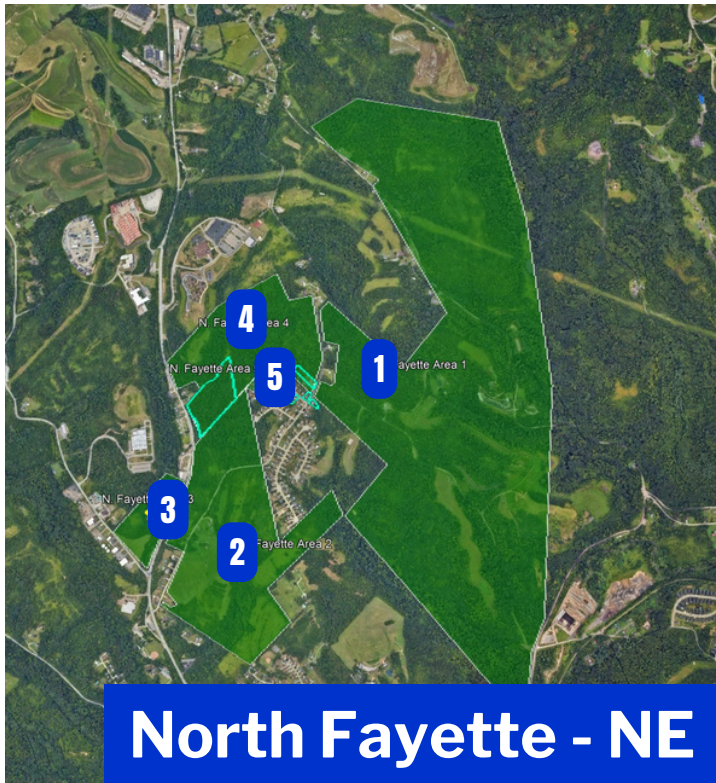

Flight Block #	Township	Estimated Date of Survey
1	Ross - South	April 30
2	Ross - South	April 30

Flight Block #	Township	Estimated Date of Survey
1	Shaler - North	April 30
2	Shaler - North	April 30
3	Shaler - North	April 30
4	Shaler - North	April 30
1	Shaler - South	April 30
2	Shaler - South	April 30

Flight Block #	Township	Estimated Date of Survey
1	Settler's Cabin	May 6
2	Settler's Cabin	May 6

Flight Block #	Township	Estimated Date of Survey
1	North Fayette - NE	May 5
2	North Fayette - NE	May 5
3	North Fayette - NE	May 5
4	North Fayette - NE	May 5
5	North Fayette - NE	May 5
1	North Fayette - NW	May 2
2	North Fayette - NW	May 2
3	North Fayette - NW	May 2

**WHERE IN PA IS THIS LOCATED?**

**WHERE IN PA IS THIS LOCATED?**

Flight Block #	Township	Estimated Date of Survey
1	North Fayette - SW	May 2
2	North Fayette - SW	May 2
3	North Fayette - SW	May 2
4	North Fayette - SW	May 2
5	North Fayette - SW	May 2
6	North Fayette - SW	May 2
7	North Fayette - SW	May 2
8	North Fayette - SW	May 2
9	North Fayette - SW	May 2

### WHERE IN PA IS THIS LOCATED?