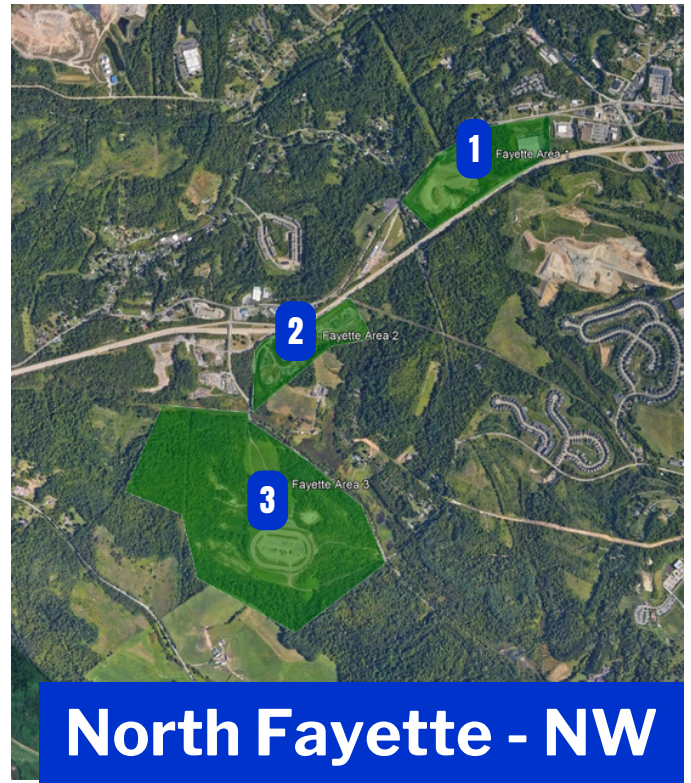

Flight Block #	Township	Estimated Date of Survey
1	Ross - South	April 30
2	Ross - South	April 30

Flight Block #	Township	Estimated Date of Survey
1	Shaler - North	April 30
2	Shaler - North	April 30
3	Shaler - North	April 30
4	Shaler - North	April 30
1	Shaler - South	April 30
2	Shaler - South	April 30

Flight Block #	Township	Estimated Date of Survey
1	Settler's Cabin	May 6
2	Settler's Cabin	May 6

Flight Block #	Township	Estimated Date of Survey
1	North Fayette - NE	May 5
2	North Fayette - NE	May 5
3	North Fayette - NE	May 5
4	North Fayette - NE	May 5
5	North Fayette - NE	May 5
1	North Fayette - NW	May 2
2	North Fayette - NW	May 2
3	North Fayette - NW	May 2

**WHERE IN PA IS THIS LOCATED?**

**WHERE IN PA IS THIS LOCATED?**

Flight Block #	Township	Estimated Date of Survey
1	North Fayette - SW	May 2
2	North Fayette - SW	May 2
3	North Fayette - SW	May 2
4	North Fayette - SW	May 2
5	North Fayette - SW	May 2
6	North Fayette - SW	May 2
7	North Fayette - SW	May 2
8	North Fayette - SW	May 2
9	North Fayette - SW	May 2

### WHERE IN PA IS THIS LOCATED?