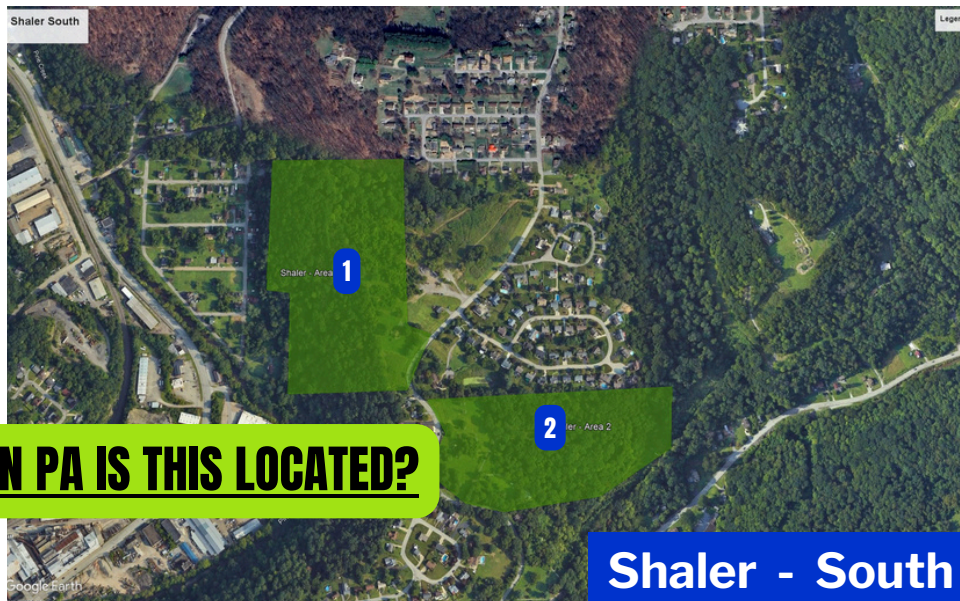

Flight Block #	Township	Estimated Date of Survey
1	Ross - South	April 30
2	Ross - South	April 30

Flight Block #	Township	Estimated Date of Survey
1	Shaler - North	April 30
2	Shaler - North	April 30
3	Shaler - North	April 30
4	Shaler - North	April 30
1	Shaler - South	April 30
2	Shaler - South	April 30

**WHERE IN PA IS THIS LOCATED?**

**WHERE IN PA IS THIS LOCATED?**

Flight Block #	Township	Estimated Date of Survey
1	North Fayette - SW	May 2
2	North Fayette - SW	May 2
3	North Fayette - SW	May 2
4	North Fayette - SW	May 2
5	North Fayette - SW	May 2
6	North Fayette - SW	May 2
7	North Fayette - SW	May 2
8	North Fayette - SW	May 2
9	North Fayette - SW	May 2

### WHERE IN PA IS THIS LOCATED?