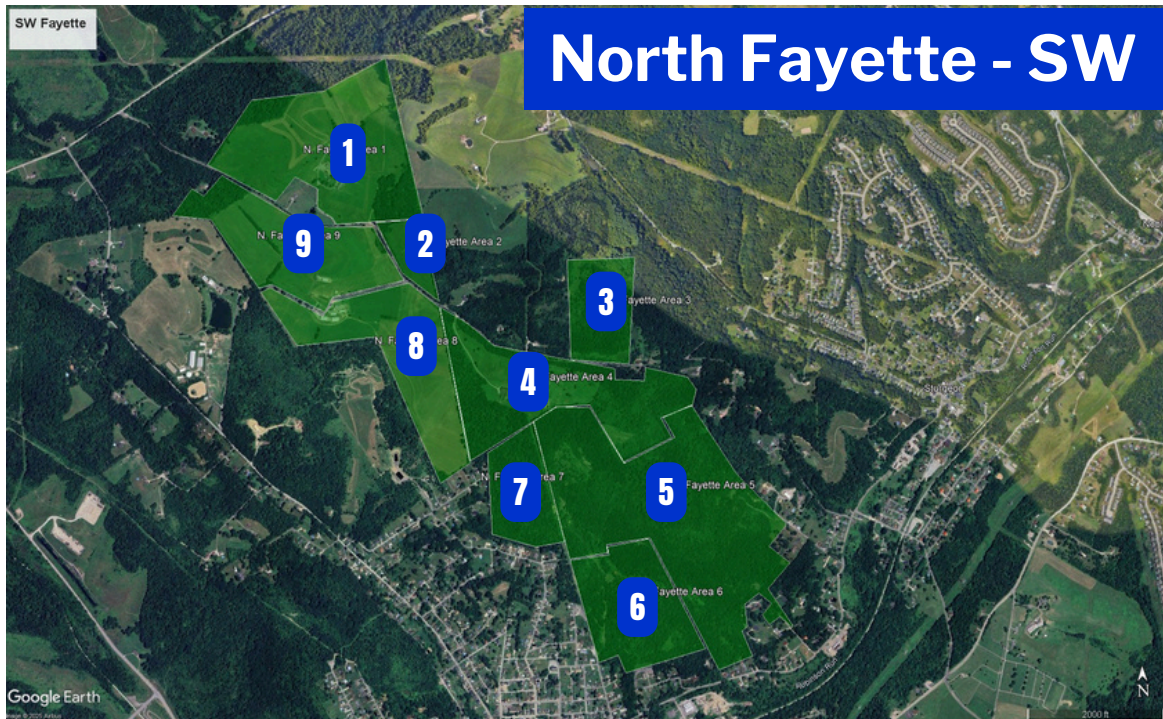

Flight Block #	Township	Estimated Date of Survey
1	Ross - South	April 30
2	Ross - South	April 30

Flight Block #	Township	Estimated Date of Survey
1	Shaler - North	April 30
2	Shaler - North	April 30
3	Shaler - North	April 30
4	Shaler - North	April 30
1	Shaler - South	April 30
2	Shaler - South	April 30

Flight Block #	Township	Estimated Date of Survey
1	Settler's Cabin	May 6
2	Settler's Cabin	May 6

Flight Block #	Township	Estimated Date of Survey
1	North Fayette - NE	May 5
2	North Fayette - NE	May 5
3	North Fayette - NE	May 5
4	North Fayette - NE	May 5
5	North Fayette - NE	May 5
1	North Fayette - NW	May 2
2	North Fayette - NW	May 2
3	North Fayette - NW	May 2

**WHERE IN PA IS THIS LOCATED?**

**WHERE IN PA IS THIS LOCATED?**

Flight Block #	Township	Estimated Date of Survey
1	North Fayette - SW	May 2
2	North Fayette - SW	May 2
3	North Fayette - SW	May 2
4	North Fayette - SW	May 2
5	North Fayette - SW	May 2
6	North Fayette - SW	May 2
7	North Fayette - SW	May 2
8	North Fayette - SW	May 2
9	North Fayette - SW	May 2

### WHERE IN PA IS THIS LOCATED?