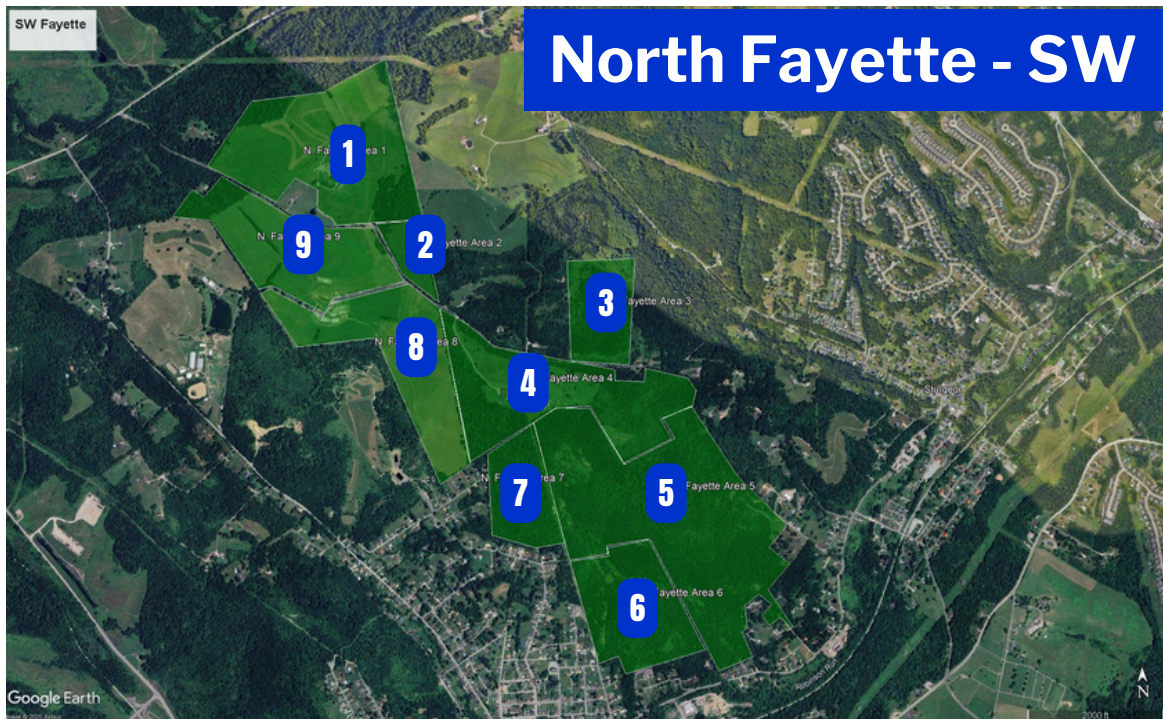

Flight Block #	Township	Estimated Date of Survey
1	Ross - South	June 9
2	Ross - South	June 9

Flight Block #	Township	Estimated Date of Survey
1	Shaler - North	June 9
2	Shaler - North	June 9
3	Shaler - North	June 9
4	Shaler - North	June 9
1	Shaler - South	June 9
2	Shaler - South	June 9

PAW Survey Flight Maps

North Fayette Township

Flight Block #	Township	Estimated Date of Survey
3	North Fayette - NE	June 5
4	North Fayette - NE	June 5
5	North Fayette - NE	June 5
	Finleyville	June 5
1	North Fayette - NW	June 2
3	North Fayette - NW	June 2

WHERE IN PA IS THIS LOCATED?

WHERE IN PA IS THIS LOCATED?

Flight Block #	Township	Estimated Date of Survey
1	North Fayette - SW	June 3
2	North Fayette - SW	June 3
5	North Fayette - SW	June 3
6	North Fayette - SW	June 3
8	North Fayette - SW	June 3

WHERE IN PA IS THIS LOCATED?

Flight Block #	Estimated Date of Survey
1	June 11
2	June 11
3	June 11
4	June 11
5	June 11
6	June 11
7	June 11

WHERE IN PA IS THIS LOCATED?

Flight Block # **Estimated Date of Survey**