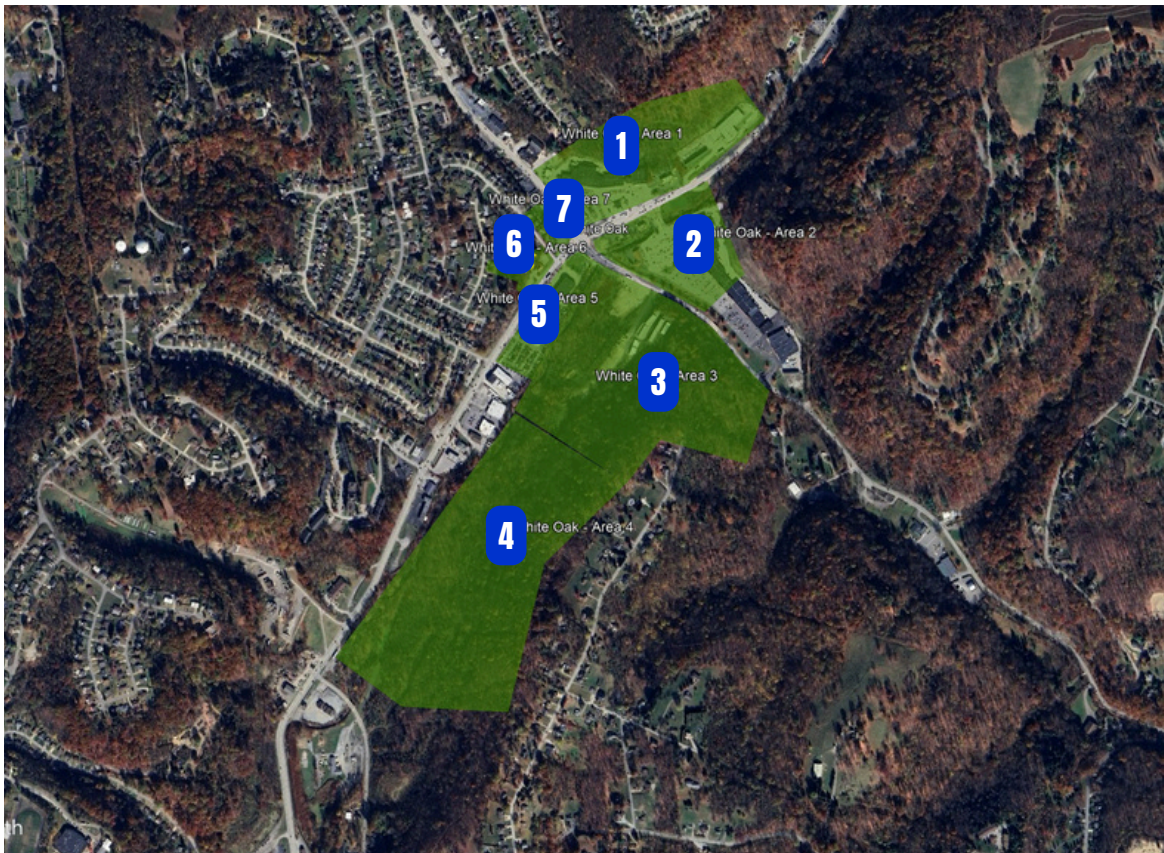

PAW Survey Flight Maps

North Fayette Township

Flight Block #	Township	Estimated Date of Survey
3	North Fayette - NE	June 5
4	North Fayette - NE	June 5
5	North Fayette - NE	June 5
	Finleyville	June 5
1	North Fayette - NW	June 2
3	North Fayette - NW	June 2

WHERE IN PA IS THIS LOCATED?

WHERE IN PA IS THIS LOCATED?

Flight Block #	Township	Estimated Date of Survey
1	North Fayette - SW	June 3
2	North Fayette - SW	June 3
5	North Fayette - SW	June 3
6	North Fayette - SW	June 3
8	North Fayette - SW	June 3

WHERE IN PA IS THIS LOCATED?

Flight Block #	Estimated Date of Survey
1	June 11
2	June 11
3	June 11
4	June 11
5	June 11
6	June 11
7	June 11

WHERE IN PA IS THIS LOCATED?

Flight Block # **Estimated Date of Survey**

1	June 6
3	June 6
4	June 7
5	June 7
9	June 8
10	June 8

WHERE IN PA IS THIS LOCATED?

WHERE IN PA IS THIS LOCATED?

Flight Block #	Estimated Date of Survey
3	June 13
4	June 13

WHERE IN PA IS THIS LOCATED?

Flight Block #	Estimated Date of Survey
1	June 13
2	June 13
3	June 13