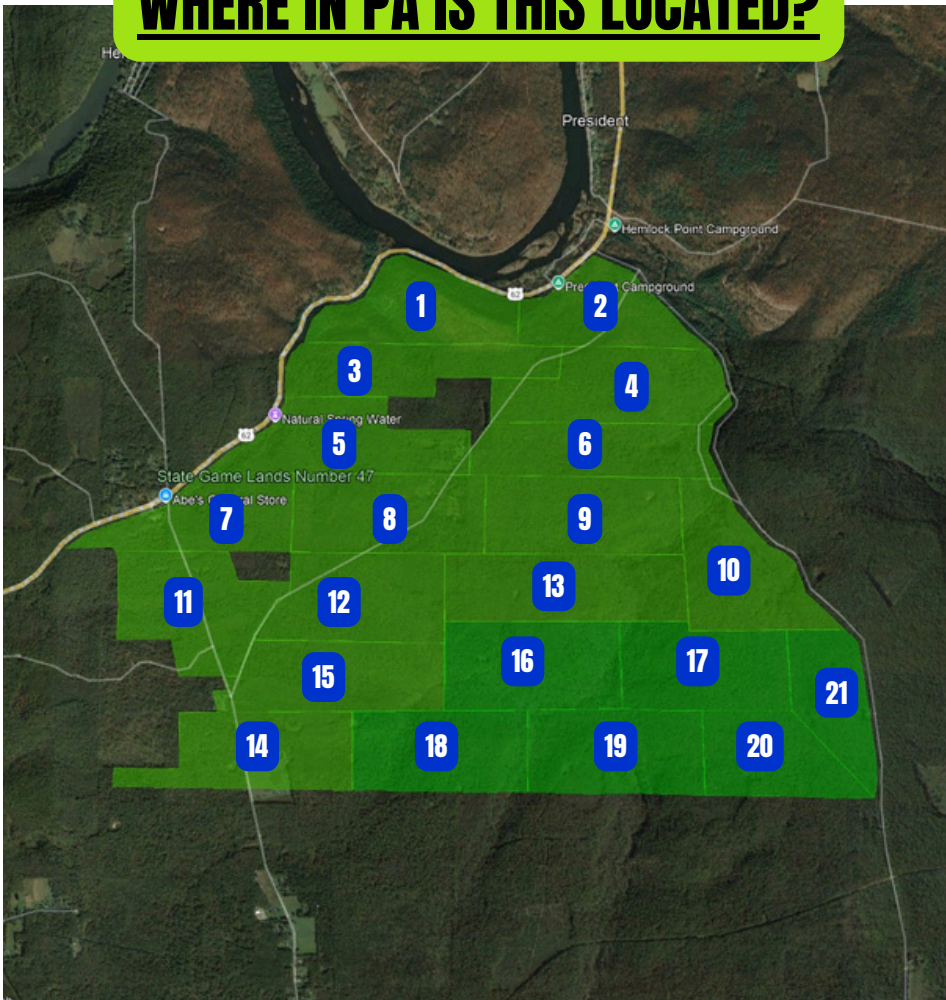

WHERE IN PA IS THIS LOCATED?

WHERE IN PA IS THIS LOCATED?

Flight Block #	Township	Estimated Date of Survey
1	North Fayette - SW	June 3
2	North Fayette - SW	June 3
5	North Fayette - SW	June 3
6	North Fayette - SW	June 3
8	North Fayette - SW	June 3

WHERE IN PA IS THIS LOCATED?

Flight Block #	Estimated Date of Survey
1	June 11
2	June 11
3	June 11
4	June 11
5	June 11
6	June 11
7	June 11

WHERE IN PA IS THIS LOCATED?

Flight Block # **Estimated Date of Survey**

1	June 6
3	June 6
4	June 7
5	June 7
9	June 8
10	June 8

WHERE IN PA IS THIS LOCATED?

WHERE IN PA IS THIS LOCATED?

Flight Block #	Estimated Date of Survey
3	June 13
4	June 13

WHERE IN PA IS THIS LOCATED?

Flight Block #	Estimated Date of Survey
1	June 13
2	June 13
3	June 13