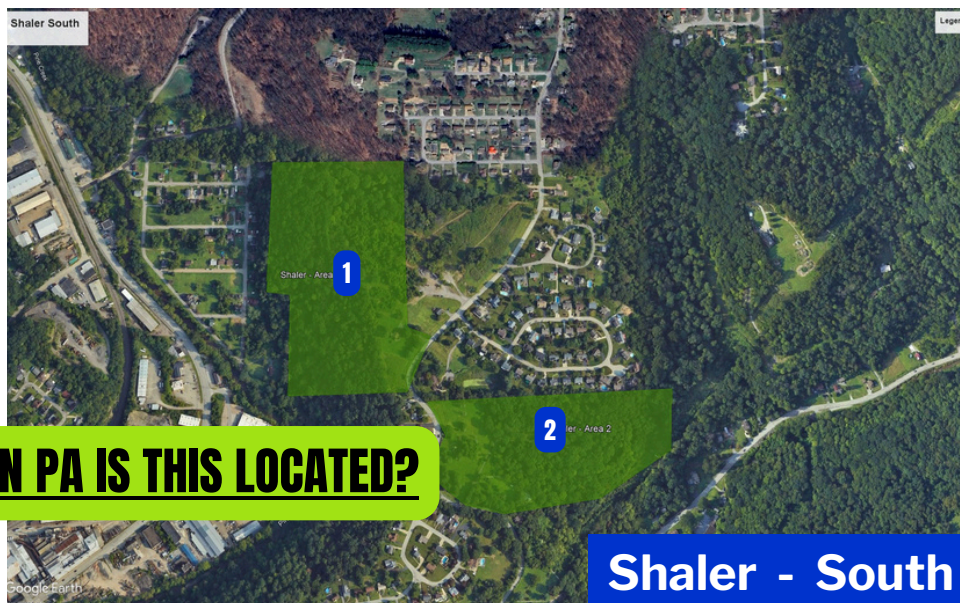

Flight Block #	Township	Estimated Date of Survey
1	Ross - South	June 9
2	Ross - South	June 9

Flight Block #	Township	Estimated Date of Survey
1	Shaler - North	June 9
2	Shaler - North	June 9
3	Shaler - North	June 9
4	Shaler - North	June 9
1	Shaler - South	June 9
2	Shaler - South	June 9

PAW Survey Flight Maps

North Fayette Township

Flight Block #	Township	Estimated Date of Survey
3	North Fayette - NE	June 5
4	North Fayette - NE	June 5
5	North Fayette - NE	June 5
	Finleyville	June 5
1	North Fayette - NW	June 2
3	North Fayette - NW	June 2

WHERE IN PA IS THIS LOCATED?

WHERE IN PA IS THIS LOCATED?

Flight Block #	Township	Estimated Date of Survey
1	North Fayette - SW	June 3
2	North Fayette - SW	June 3
5	North Fayette - SW	June 3
6	North Fayette - SW	June 3
8	North Fayette - SW	June 3

1	June 6
3	June 6
4	June 7
5	June 7
9	June 8
10	June 8

WHERE IN PA IS THIS LOCATED?

WHERE IN PA IS THIS LOCATED?

Flight Block #	Estimated Date of Survey
3	June 13
4	June 13

WHERE IN PA IS THIS LOCATED?

Flight Block #	Estimated Date of Survey
1	June 13
2	June 13
3	June 13