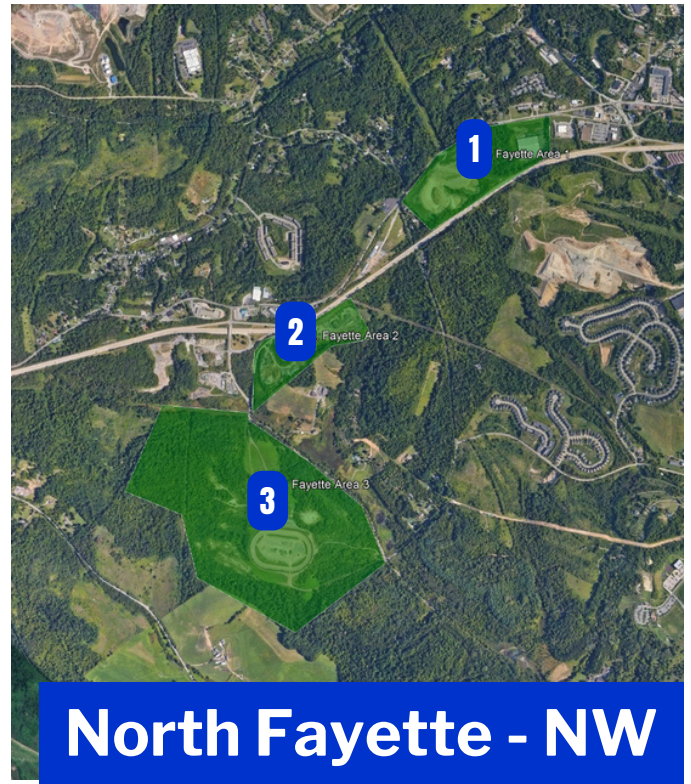

Flight Block #	Township	Estimated Date of Survey
1	Ross - South	June 9
2	Ross - South	June 9

Flight Block #	Township	Estimated Date of Survey
1	Shaler - North	June 9
2	Shaler - North	June 9
3	Shaler - North	June 9
4	Shaler - North	June 9
1	Shaler - South	June 9
2	Shaler - South	June 9

PAW Survey Flight Maps

North Fayette Township

Flight Block #	Township	Estimated Date of Survey
3	North Fayette - NE	June 5
4	North Fayette - NE	June 5
5	North Fayette - NE	June 5
	Finleyville	June 5
1	North Fayette - NW	June 2
3	North Fayette - NW	June 2

WHERE IN PA IS THIS LOCATED?

WHERE IN PA IS THIS LOCATED?

Flight Block #	Township	Estimated Date of Survey
1	North Fayette - SW	June 3
2	North Fayette - SW	June 3
5	North Fayette - SW	June 3
6	North Fayette - SW	June 3
8	North Fayette - SW	June 3

1	June 6
3	June 6
4	June 7
5	June 7
9	June 8
10	June 8

WHERE IN PA IS THIS LOCATED?

WHERE IN PA IS THIS LOCATED?

Flight Block #	Estimated Date of Survey
3	June 13
4	June 13

WHERE IN PA IS THIS LOCATED?

Flight Block #	Estimated Date of Survey
1	June 13
2	June 13
3	June 13