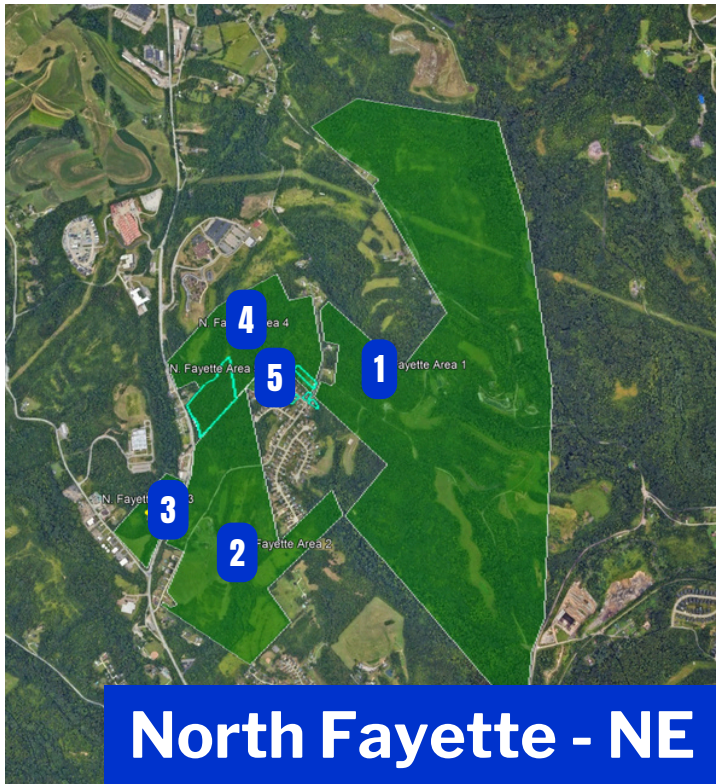

Flight Block #	Township	Estimated Date of Survey
1	Ross - South	June 9
2	Ross - South	June 9

Flight Block #	Township	Estimated Date of Survey
1	Shaler - North	June 9
2	Shaler - North	June 9
3	Shaler - North	June 9
4	Shaler - North	June 9
1	Shaler - South	June 9
2	Shaler - South	June 9

PAW Survey Flight Maps

North Fayette Township

Flight Block #	Township	Estimated Date of Survey
3	North Fayette - NE	June 5
4	North Fayette - NE	June 5
5	North Fayette - NE	June 5
	Finleyville	June 5
1	North Fayette - NW	June 2
3	North Fayette - NW	June 2

WHERE IN PA IS THIS LOCATED?

WHERE IN PA IS THIS LOCATED?

Flight Block #	Township	Estimated Date of Survey
1	North Fayette - SW	June 3
2	North Fayette - SW	June 3
5	North Fayette - SW	June 3
6	North Fayette - SW	June 3
8	North Fayette - SW	June 3

1	June 6
3	June 6
4	June 7
5	June 7
9	June 8
10	June 8

WHERE IN PA IS THIS LOCATED?

WHERE IN PA IS THIS LOCATED?

Flight Block #	Estimated Date of Survey
3	June 13
4	June 13

WHERE IN PA IS THIS LOCATED?

Flight Block #	Estimated Date of Survey
1	June 13
2	June 13
3	June 13